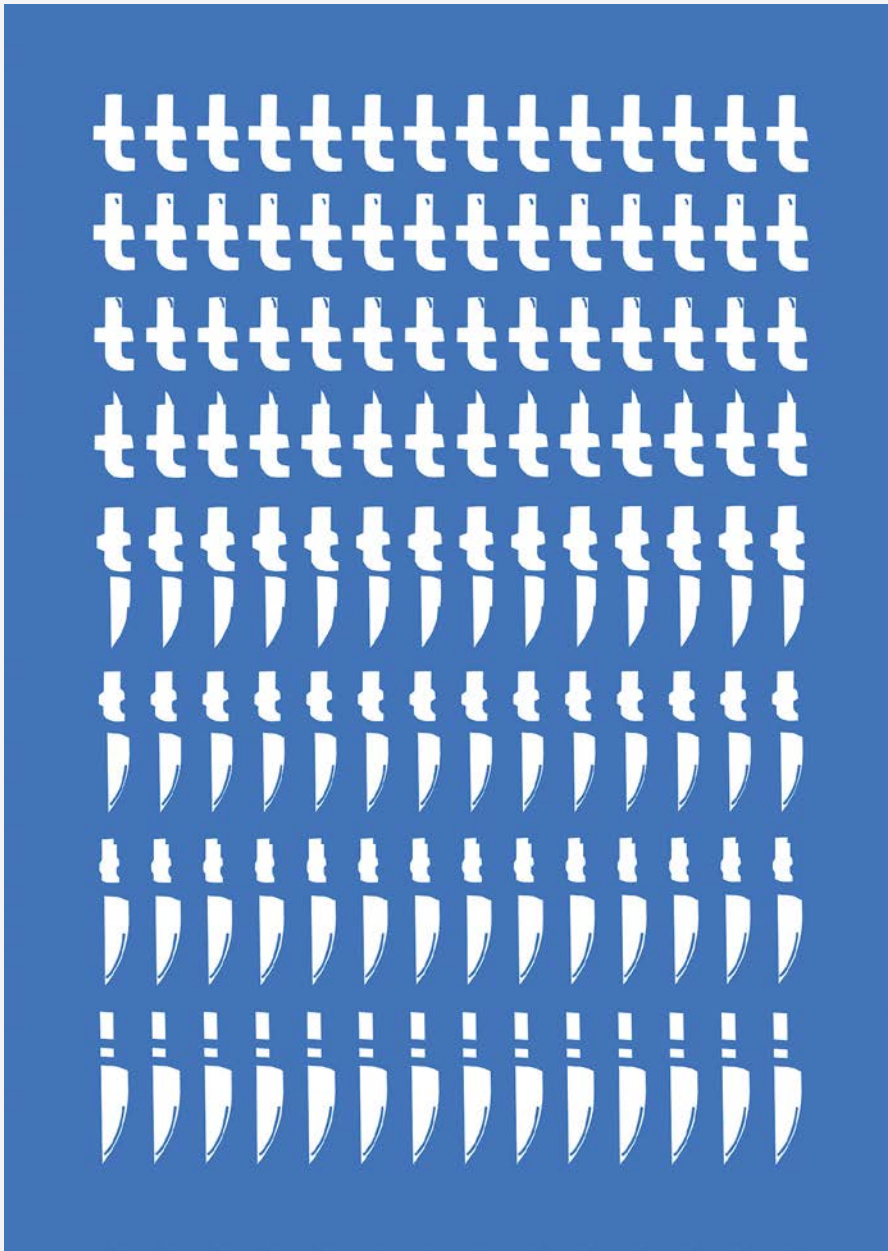

İNÖNÜ UNIVERSITY
FACULTY OF FINE
ARTS AND DESIGN

Siao Wei Than
MALAYSIA

POSTER
TEA
YOUTH

INTERNATIONAL
POSTER
DESIGN
EXHIBITION
"YOUTH"