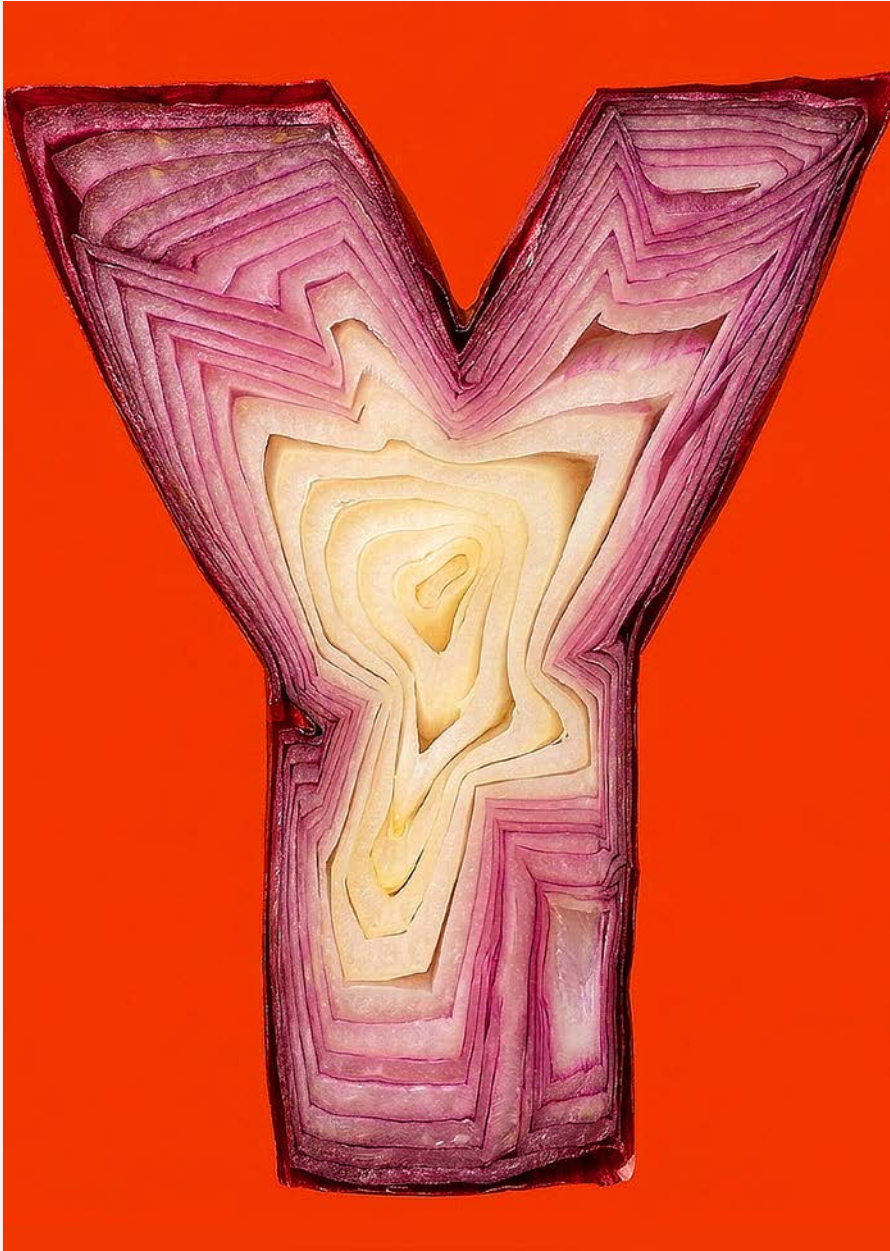

İNÖNÜ UNIVERSITY
FACULTY OF FINE
ARTS AND DESIGN

Yibiao Qin
CHINA

POSTER
DESIGN
EXHIBITION

INTERNATIONAL
POSTER
DESIGN
EXHIBITION
"YOUTH"